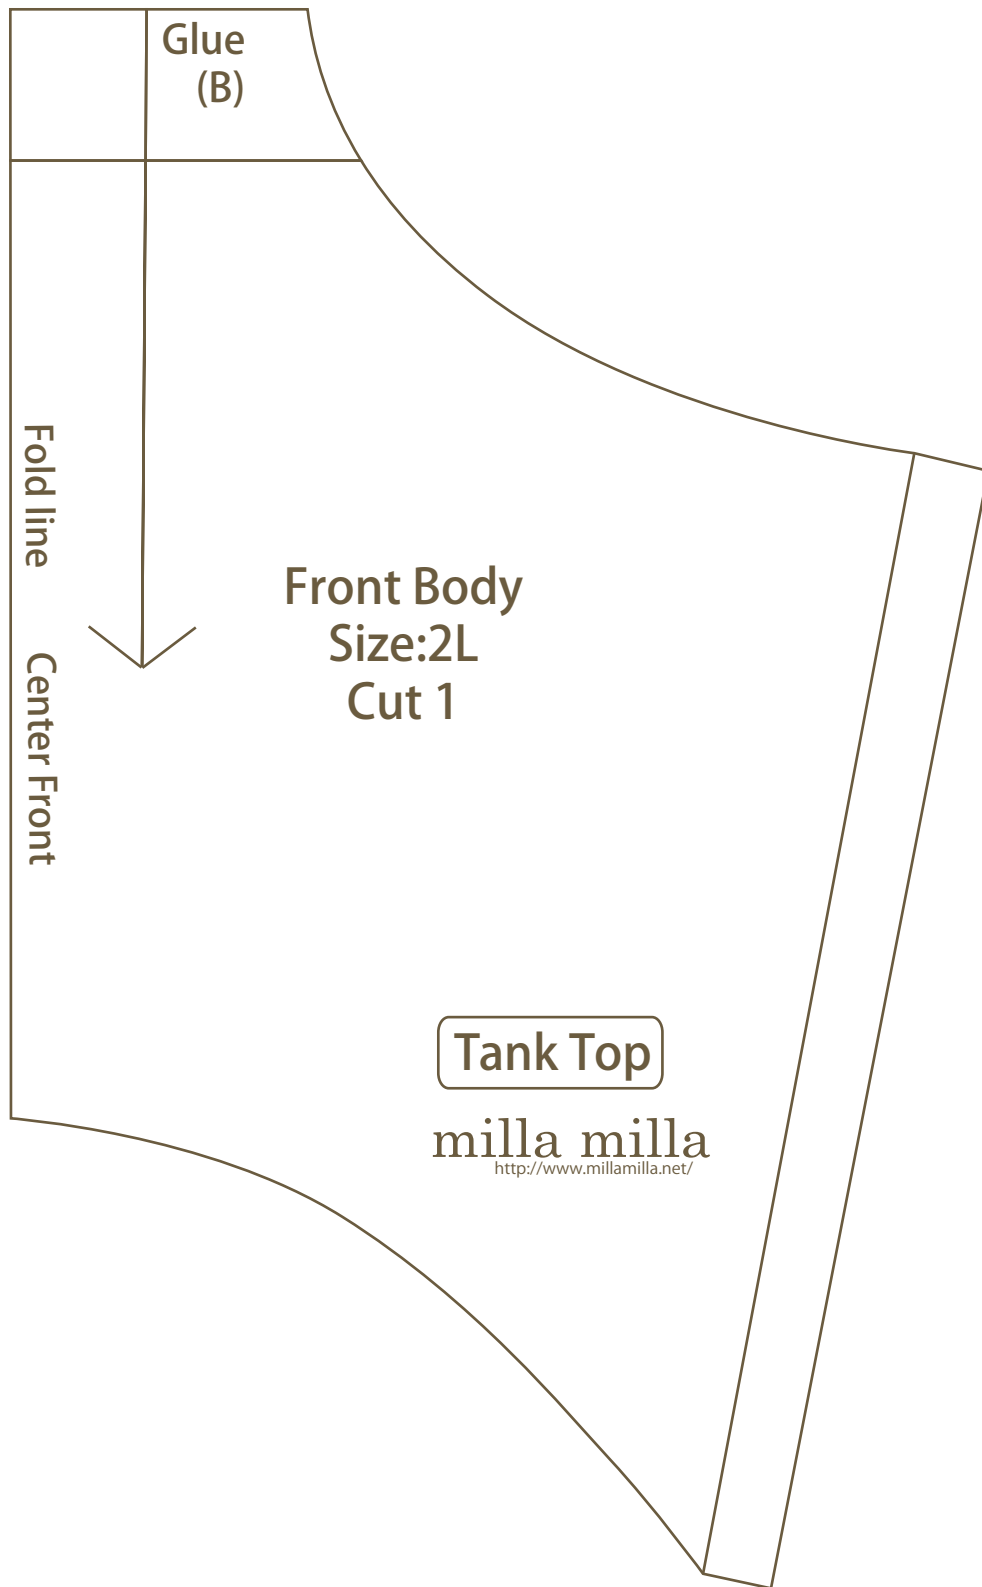

Glue(A)

Back Body
Size:2L
Cut 1

Tank Top

milla milla
<http://www.millamilla.net/>

Front Body
Size:2L
Cut 1

Tank Top

milla milla
<http://www.millamilla.net/>

Glue
(B)

Glue
(B)

Fold line

Center Front

Front Body
Size:2L
Cut 1

Tank Top

milla milla
<http://www.millamilla.net/>

Tank Top

milla milla
<http://www.millamilla.net/>

Back Body
Size:2L
Cut 1

Fold line
Center Back

Glue(A)