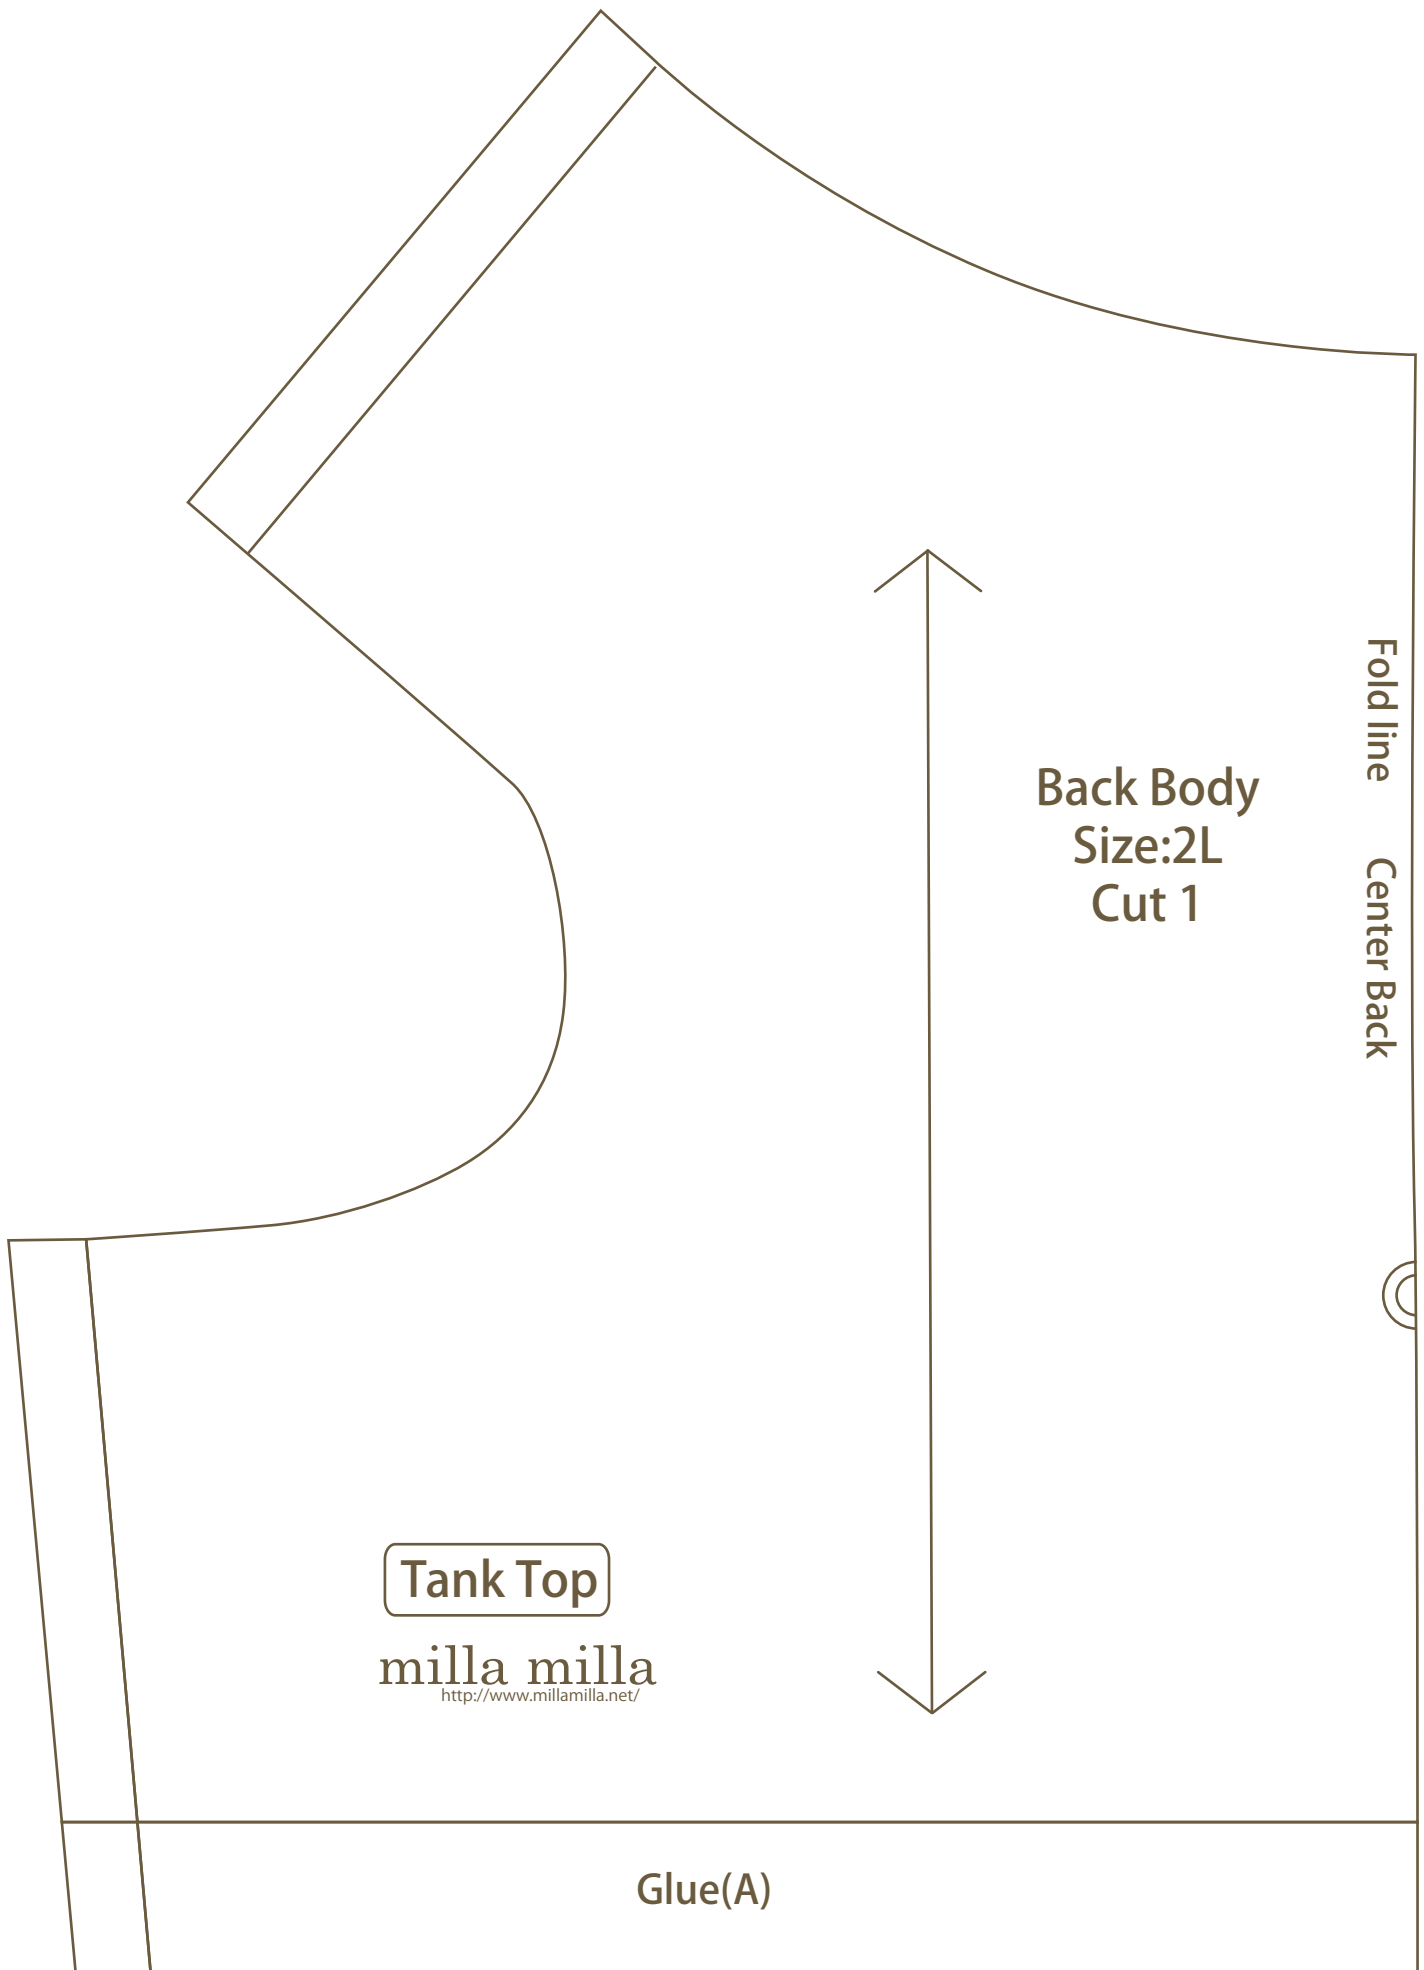

Glue(A)

Back Body
Size:2L
Cut 1

Tank Top

milla milla
<http://www.millamilla.net/>

Front Body
Size:2L
Cut 1

Tank Top

milla milla
<http://www.millamilla.net/>

Glue
(B)

Glue
(B)

Fold line

Center Front

Front Body
Size:2L
Cut 1

Tank Top

milla milla
<http://www.millamilla.net/>

Tank Top

milla milla
<http://www.millamilla.net/>

Back Body
Size:2L
Cut 1

Fold line
Center Back

Glue(A)